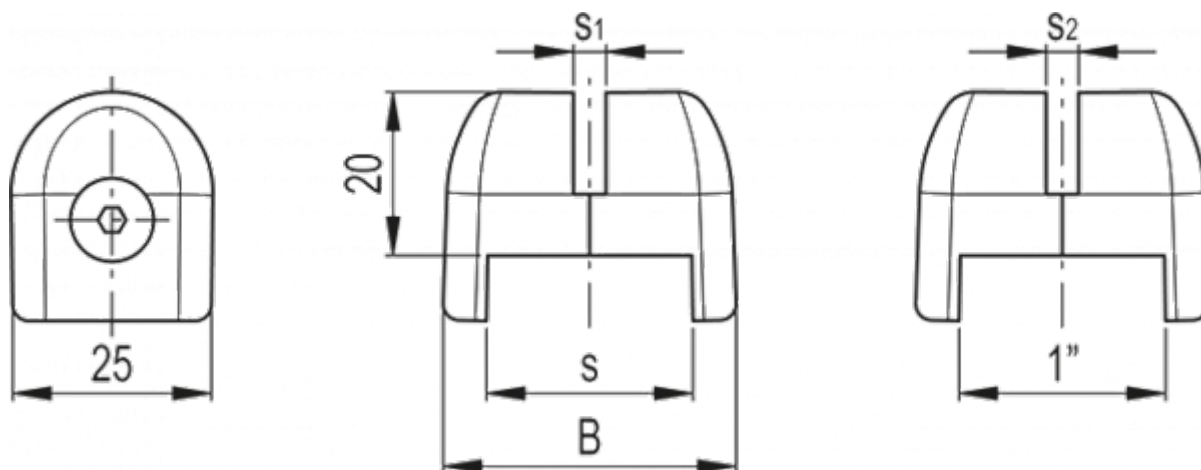

Data Sheet

Article number: 23100493869

Description: E+G Support clamp PPR.30-6-C9 - Black

Measures

B	= 45
C#(Nm)	= 3
s	= 30
s1	= 6
Weight in (g)	= 29